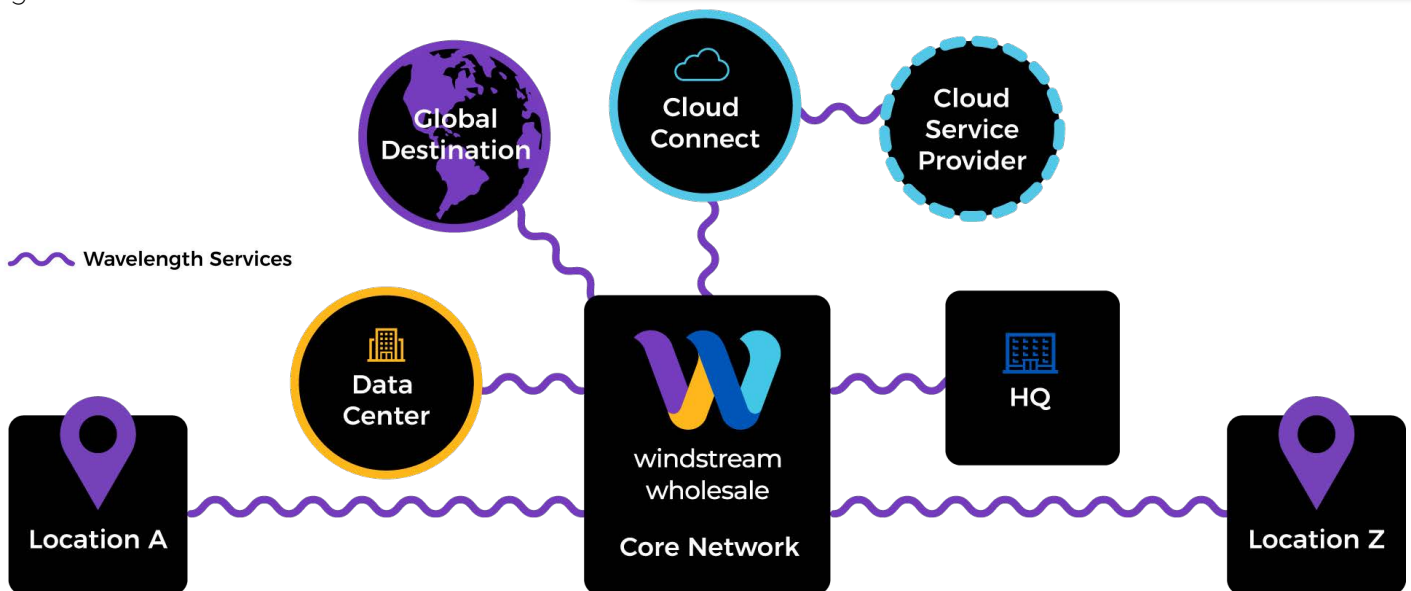

### Fast & Flexible, Private, Secure Business Continuity

Windstream Wholesale Wavelength Services enable private, secure, ultra-high, point-to-point connectivity to address the increasing network challenges of businesses, enterprises, and governments.

Designed for cloud applications, big data, remote working, IoT, and the ever-present security threats.

Your companies assets are protected with customized, secure, and efficient transport and connectivity to location, headquarters, data centers, cloud connect, enterprise, and global destinations.

- Low Latency, Deterministic, High Bandwidth for mission-critical applications.
- Enhanced Visibility with Optical Power monitoring and real-time access to multi-layer network data.
- Resiliency & Survivability options for optimized business continuity.
- Fast & Flexible Deployment, Installation & Provisioning:
  - Customizable Routes
  - Various connectivity options across our Intelligent Converged Optical Network (ICON)
  - Global Destinations
- Flexible Bandwidth & Interface Options:
  - 1G, 2.5G, 10G, 100G & 400G
  - Ethernet, Optical, and SONET
- High Level, Competitive SLAs for maximum up-time.