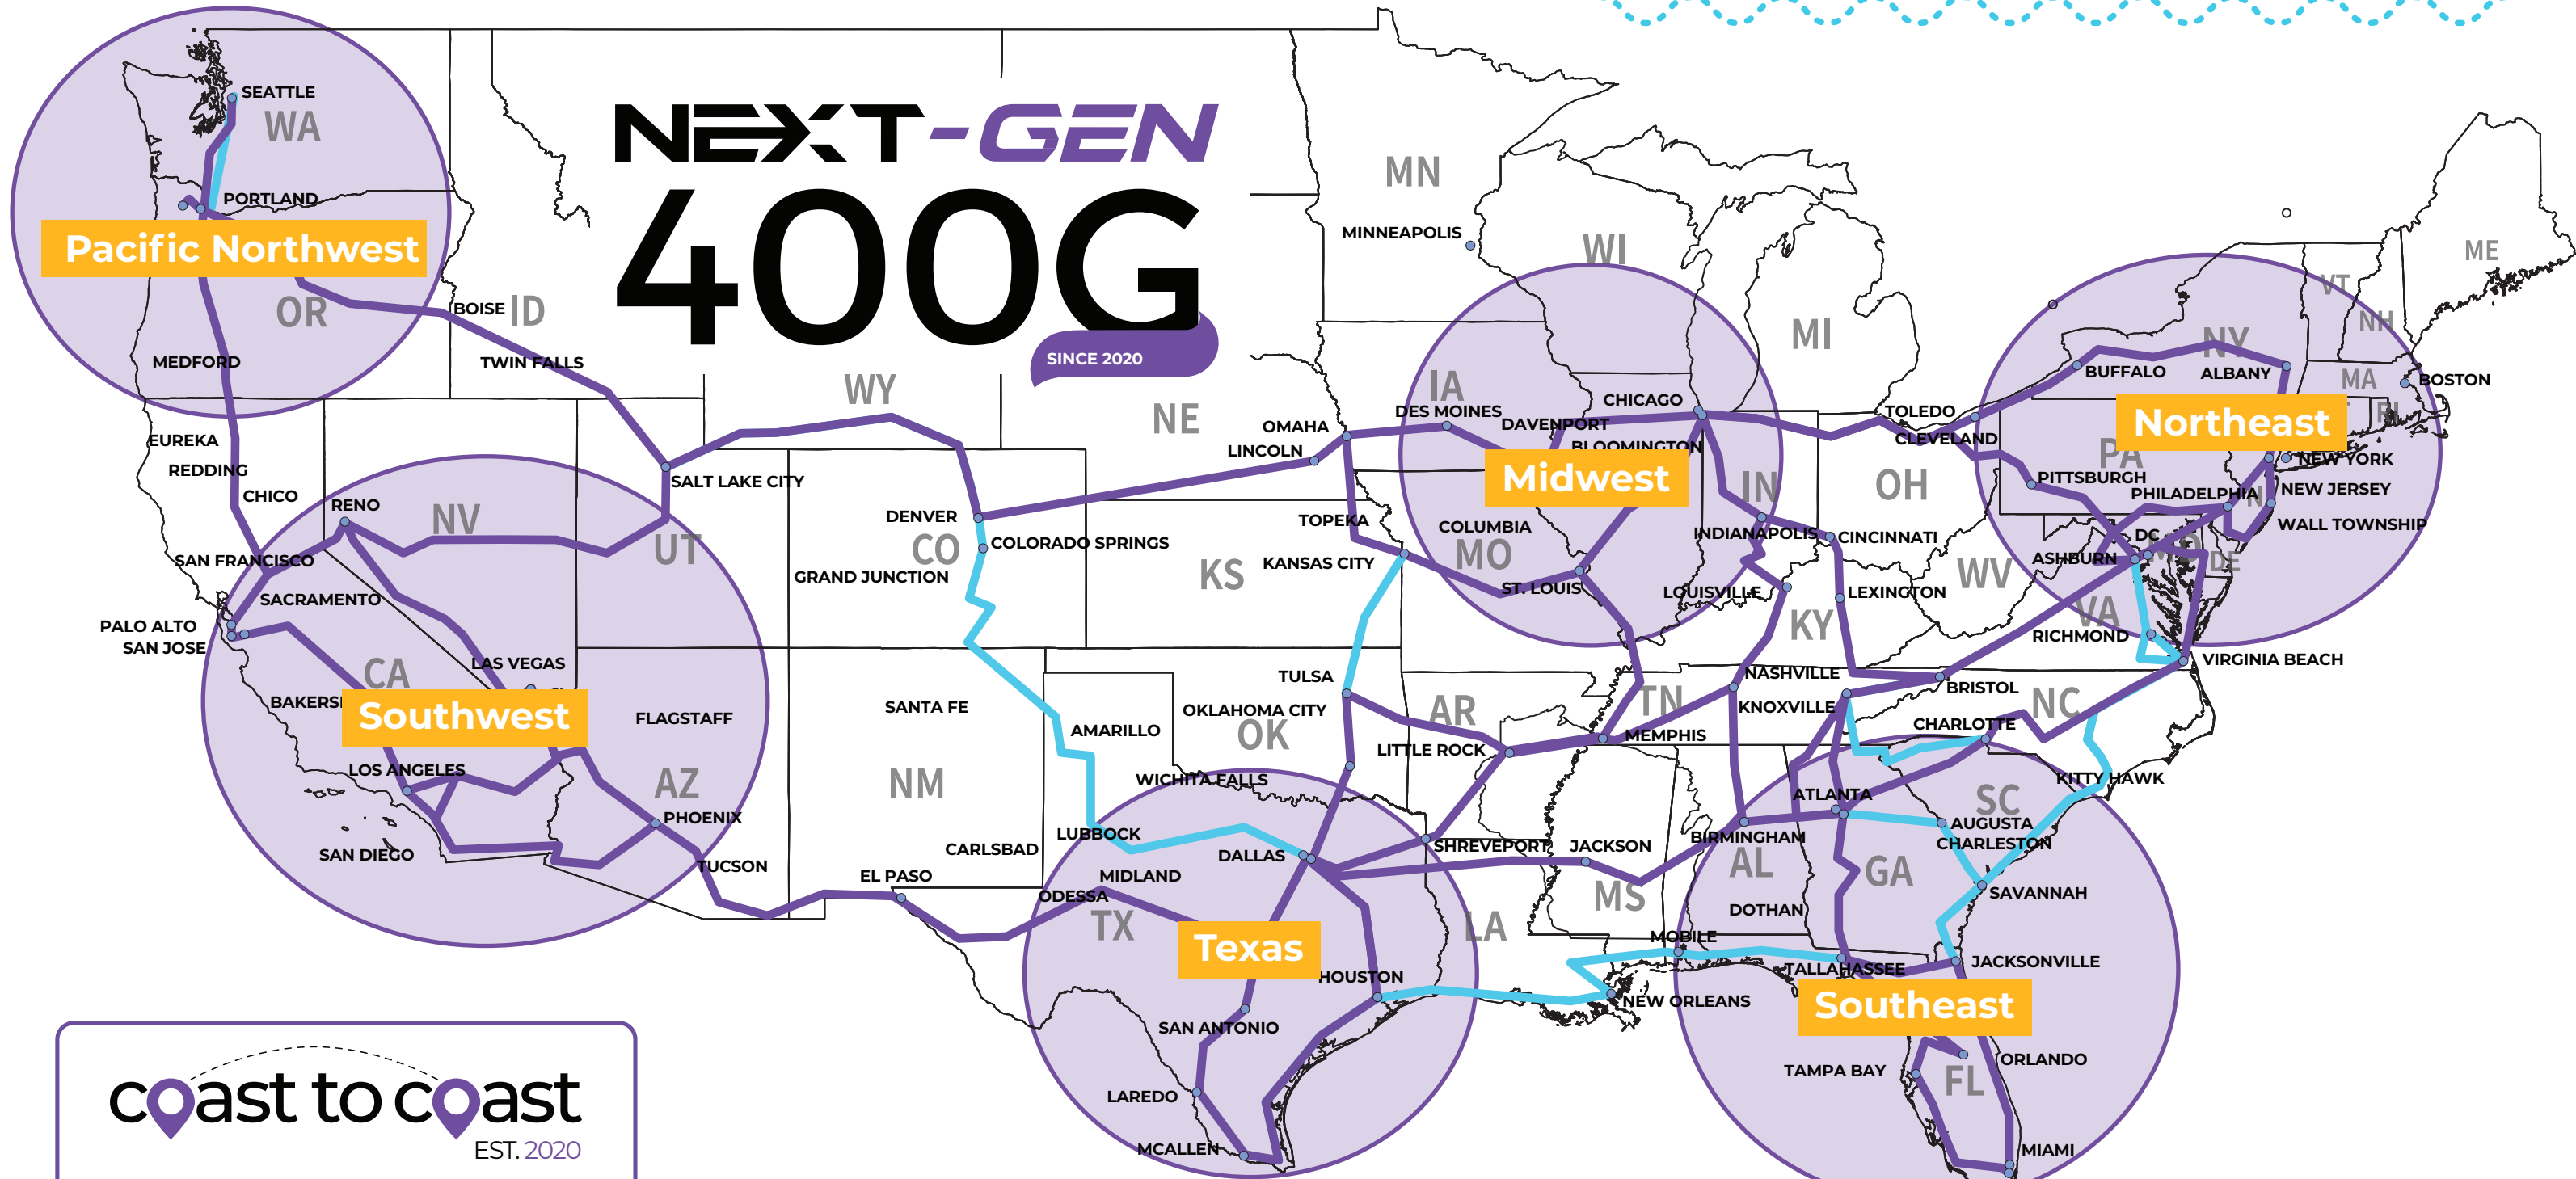

windstream wholesale

1-866-375-6040

windstreamwholesale.com

fast & flexible

# 400G Availability

**coast to coast**  
EST. 2020

■ Current  
 ■ 2024 Planned  
 ~120 400G POPs

REGIONAL  
**RAPID FIBER**  
 EST. 2023  
 powered by ZR+

○ 6 Coverage Regions  
 ~50 Regional POPs