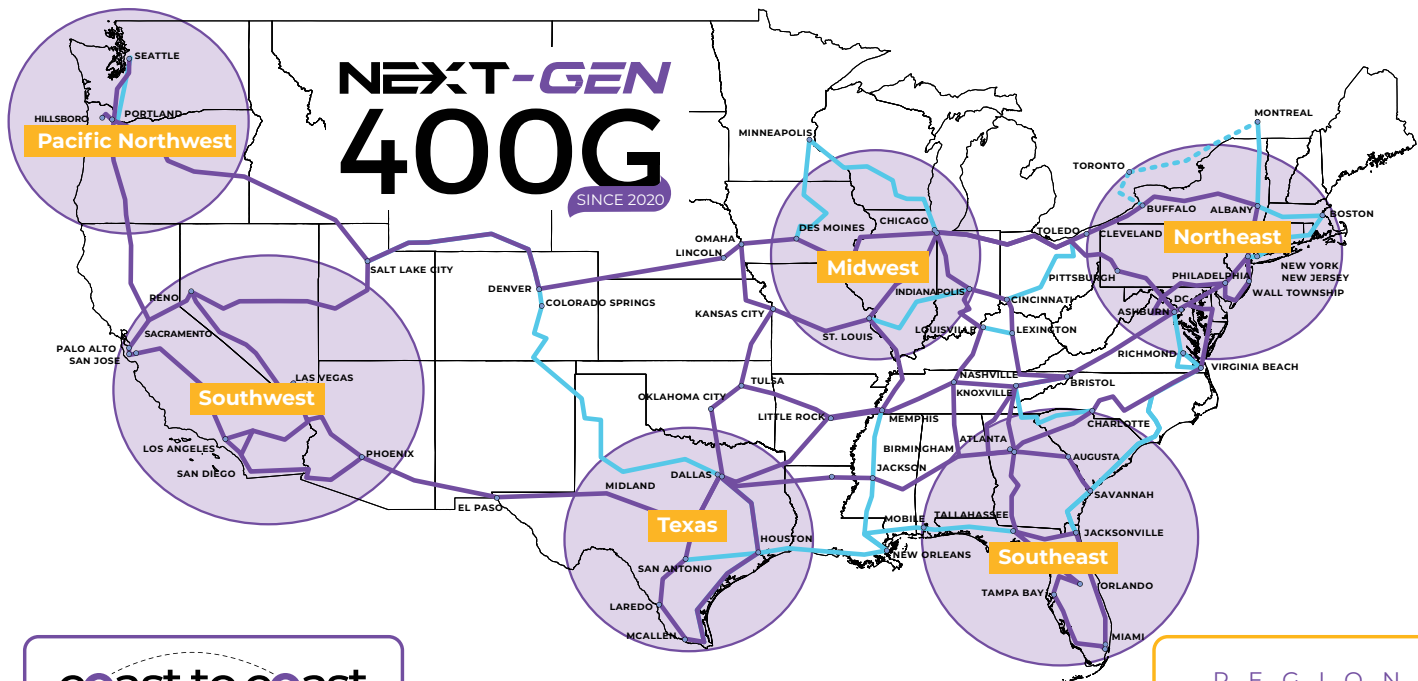

coast to coast
EST. 2020

■ 2023 Current
■ 2024 Planned

103 400G POPs; over 120 by YE 2023

REGIONAL RAPID FIBER
powered by ZR+ EST. 2023

  6 Coverage Regions
~50 Regional POPs

Regional Rapid Fiber 400G Data Center Locations

Pacific Northwest

- 2001 6th Ave (Westin), Seattle, WA
- 3825 NE Aloclck Dr., Hillsboro, OR
- 6675 NE 62nd St., Hillsboro, OR
- 921 SW Washington, Portland, OR (Pittock)
- 707 SW Washington St., Portland, OR

Southwest

- 2335 S. Ellis St., Chandler, AZ
- 3011 S. 52nd St., Tempe, AZ
- 615 N 48th St., Phoenix, AZ (Iron Mountain)
- 600 W 7th St., Los Angeles, CA
- 624 S Grand St., Los Angeles, CA
- 900 Alameda Dr., Los Angeles, CA
- 529 Bryant St., Palo Alto, CA
- 1625 National Dr, Sacramento, CA
- 9 & 11 Great Oaks, San Jose, CA
- 55 S Market St., San Jose, CA
- 7135 S Decatur, Las Vegas, NV (Switch)

Midwest

- 350 E. Cermack, Chicago, IL
- 427 S. LaSalle, Chicago, IL
- 1905 Lunt Ave, Chicago, IL
- 701 W. Henry St, Indianapolis, IN
- 752 Barret Ave, Louisville, KY
- 210 N Tucker Blvd, St. Louis, MO

Texas

- 1950 Stemmons, Dallas, TX
- 12105 North Freeway (I-45) Houston, TX
- 200 S 10th, McAllen, TX (MDC)
- 1210 Integrity Dr, Richardson, TX
- 1232 Alma DRT, Richardson, TX

Northeast

- 60 Hudson St., New York, NY
- 111 8th St., New York, NY
- 11 N. Pearl St, Albany, NY
- 350 Main St., Buffalo, NY
- 165 Halsey, Newark, NJ
- 800 Secaucus, Secaucus, NJ
- 1410 Wall Church Rd., Wall Township, NJ (NJFX)
- Allegheny Center Mall, Pittsburgh, PA
- 401 N Broad St., Philadelphia, PA
- 21715 Filigree Ct., Ashburn, VA
- 1780 Business Center Dr, Reston VA
- 12100 Sunrise Valley Dr, Reston VA
- 22271 Broderick Dr, Sterling, VA
- 7990 Science Application Ct., Vienna, VA
- 1275 K St. NW, Washington, D.C.

Southeast

- 55 Marietta St. NW, Atlanta, GA
- 56 Marietta St. NW, Atlanta, GA
- 250 Williams St., Atlanta, GA
- 450 Interstate North Pkwy SE, Atlanta, GA
- 421 W Church St., Jacksonville, FL
- 50 NE 9th St., Miami, FL (NAP)