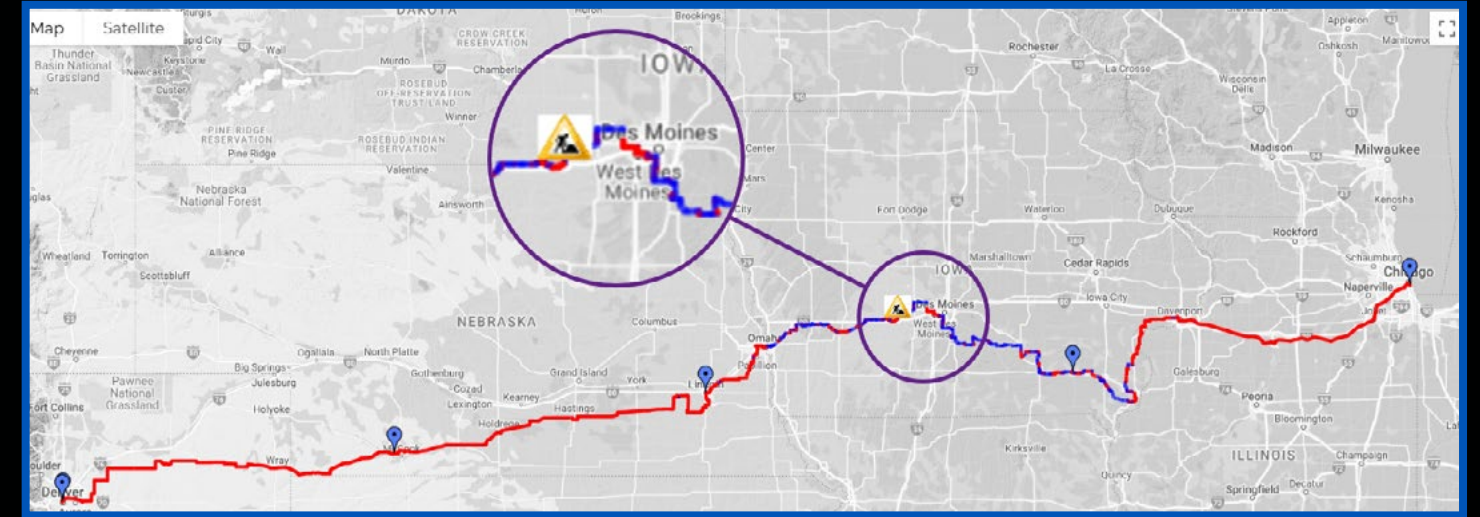

ARKANSAS

15707 Chenal Pkwy., Little Rock - TierPoint
4001 N Rodney Parham Rd., Little Rock- Windstream

TENNESSEE

425 Duke Dr., Franklin - Flexential
500 W. Summit Hill Dr., Knoxville - Digital Crossing
2333 Lovell Rd., Knoxville - Windstream
112 Sixth St., Bristol - Windstream
105 Westwood Pl., Nashville - Windstream
1515 Lenow Rd., Cordova - Windstream
1301 4th Ave. S., Nashville - Windstream
78 Virginia Ave. W., Memphis - Windstream
311 Eddy Ln., Franklin - Tierpoint
7620 Applig Center Dr., Memphis - Databank

Logical & KMZ Circuit Paths

Historical Circuit Data

iconnect User Interface or API

Real-time Fiber Outage Visibility

Self-Service Route Design

The screenshot shows the 'Self-Service Route Design' interface. At the top is a map of the central US with three colored paths (Path 1 in yellow, Path 2 in blue, Path 3 in purple) connecting various cities. Below the map is a table of route options: