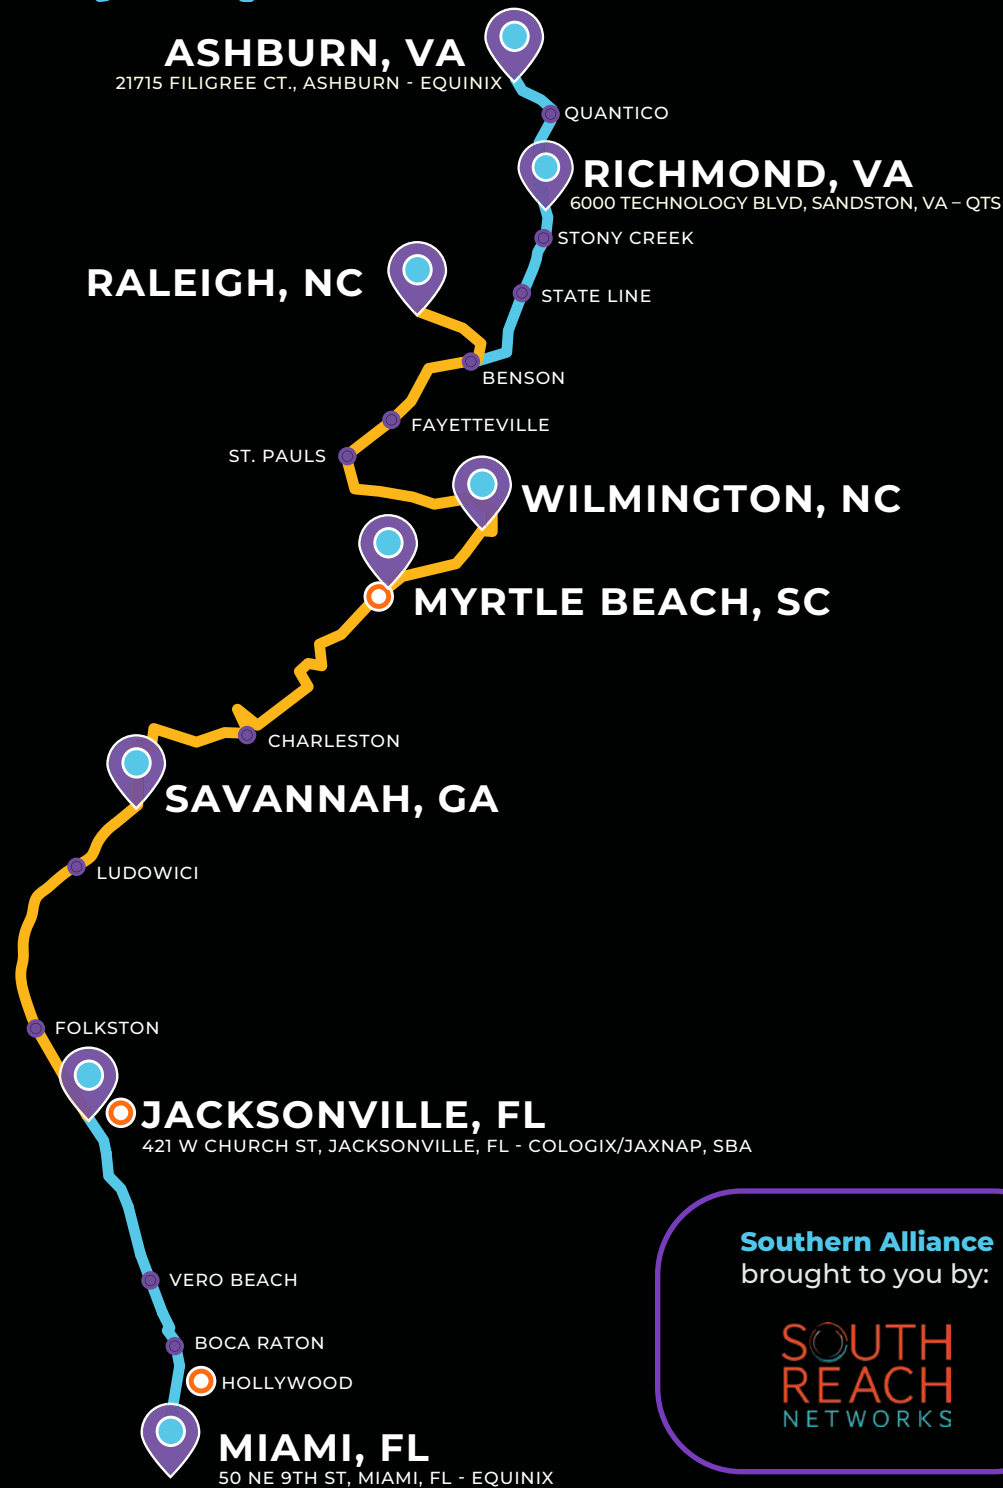

SOUTH CAROLINA

1401 Howard St., Myrtle Beach - DC BLOX
 2734 Beaver Run Blvd., Myrtle Beach - Windstream
 176 Croghan Spur Rd., Charleston - Windstream

Beach Route Dark Fiber Alliance

Route Miles

1,400

Northern Alliance
brought to you by: