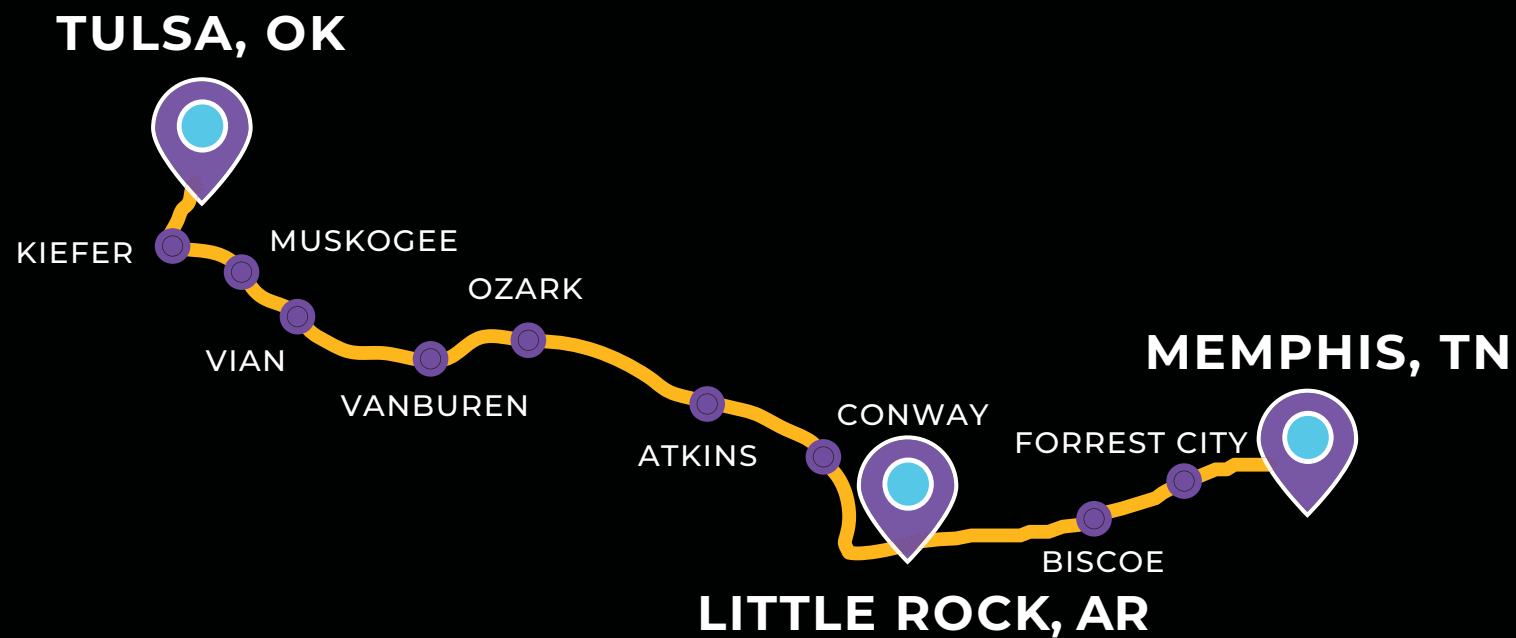

T-Rock Express

Fiber Count

432

Route Miles

488

Key Data Center Locations

OKLAHOMA

7725 W. Reno Ave., Oklahoma City – RACK59
825 N Broadway Ave., Oklahoma City -Windstream
322 E Archer St., Tulsa - TierPoint
110 W 7th St., Tulsa - Windstream
4500 S 129th East Ave., Tulsa - TulsaConnect

ARKANSAS

15707 Chenal Pkwy., Little Rock - TierPoint
4001 N Rodney Parham Rd., Little Rock- Windstream

TENNESSEE

425 Duke Dr., Franklin - Flexential
500 W. Summit Hill Dr., Knoxville - Digital Crossing
2333 Lovell Rd., Knoxville - Windstream
112 Sixth St., Bristol - Windstream
105 Westwood Pl., Nashville - Windstream
1515 Lenow Rd., Cordova - Windstream
1301 4th Ave. S., Nashville - Windstream
78 Virginia Ave. W., Memphis - Windstream
311 Eddy Ln., Franklin - Tierpoint
7620 Applig Center Dr., Memphis - Databank