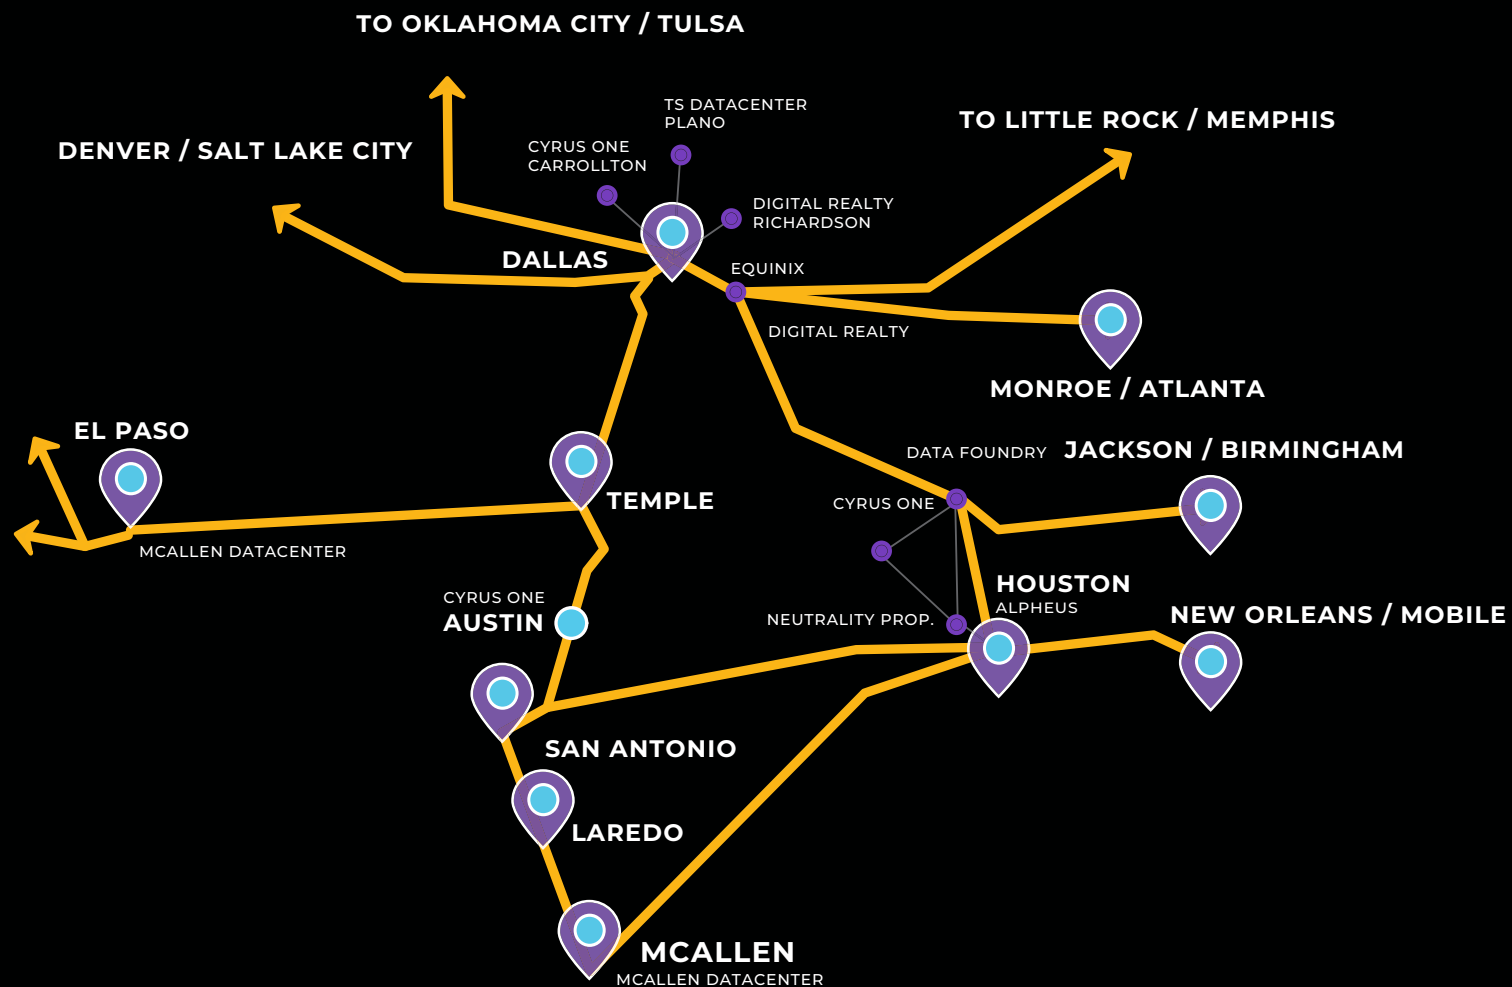

McAllen - El Paso, Texas

Key Data Center Locations

TEXAS

- 7100 Metropolis Dr., Austin - CyrusOne
- 1649 W. Frankford Rd., Carrollton - CyrusOne
- 1950 N. Stemmons Fwy., Dallas - Equinix
- 600 N. Pearl St., Dallas - Windstream
- 2323 Bryan St., Dallas - Digital Realty, Equinix, Telex
- 201 E. Main St., El Paso - Flo Networks
- 11455 Cedar Oak Dr., El Paso - McAllen Data Center (MDC)
- 12105 I45, Houston - Digital Realty
- 1301 Fannin St., Houston - Netrality Properties
- 777 Walker, Houston - Alpheus - Windstream
- 4201 Southwest Fwy, Houston - Cyrus One
- 5170 Westway Park Blvd., Houston - CyrusOne
- 660 Greens Pkwy., Houston - Data Foundry
- 200 S. 10th St. - McAllen Data Center (MDC)
- 6653 Pinecrest Dr., Plano - T5 Data Center
- 1210 Integrity Dr., Richardson - Digital Realty
- 520 Matamoros St., Laredo - Windstream
- 106 S. ST Marys St., San Antonio - Windstream
- 11830 Webb Chapel Rd, Dallas - Evoque
- 400 S. Akard St., Dallas - Databank
- 850 E. Colins Rd., Richardson - Digital Realty
- 502 Guy Dr., Temple - Windstream
- 501 Washington, Laredo - Windstream
- 900 1/2 E. Beech Ave., McAllen - Windstream
- 1232 Alma Rd., Richardson - Digital Realty
- 950 E Collins Rd., Richardson - Digital Realty
- 900 Quality Way, Richardson - Digital Realty