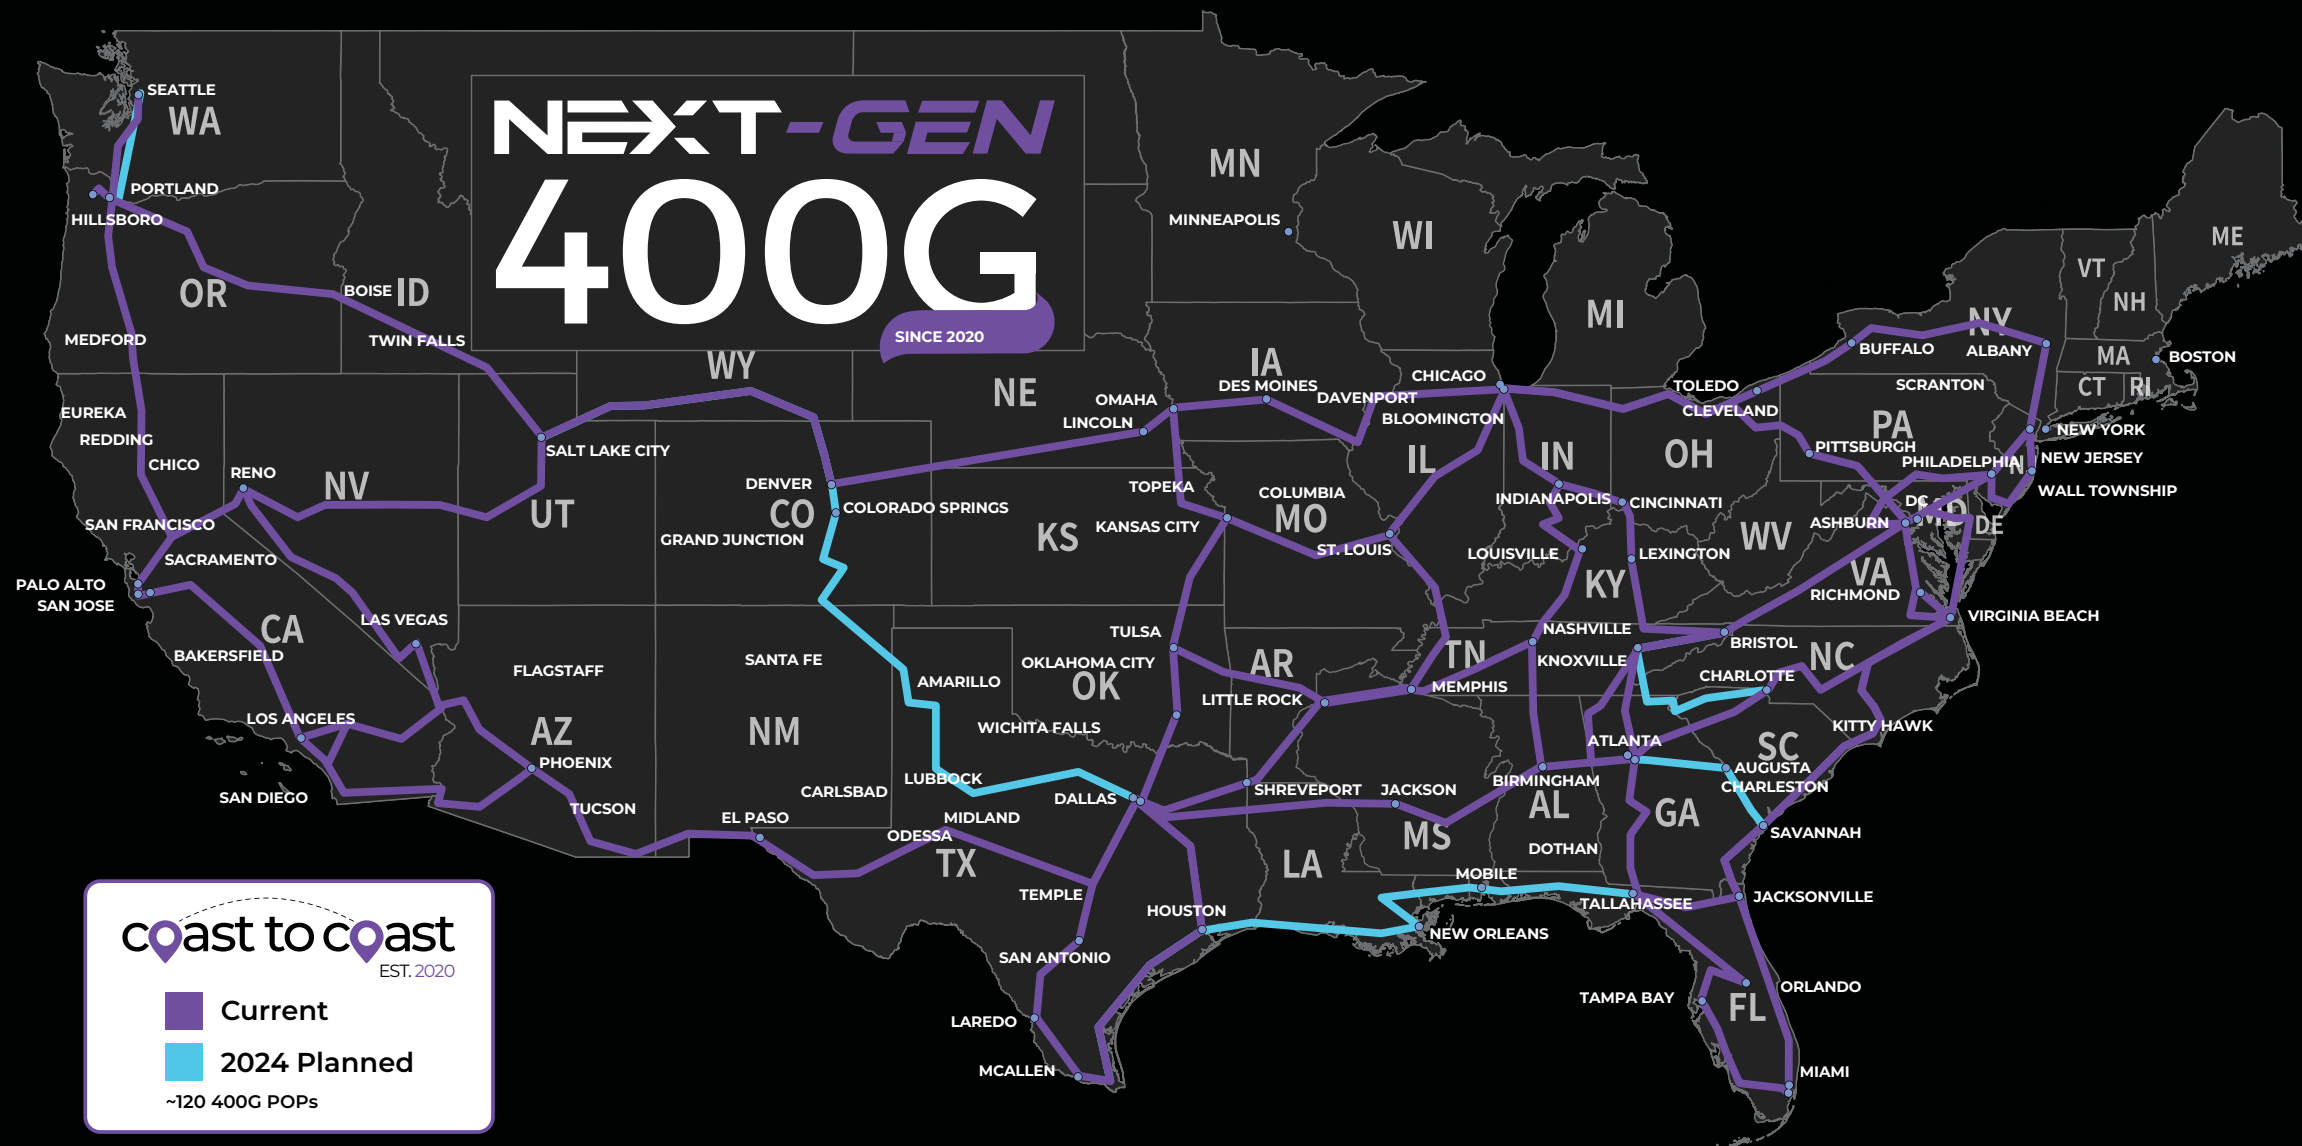

Intelligent Converged Optical Network

- Flexible Design Options
- Alien Wave Support
- Massive available capacity - C+L bands
- Rapid Fiber fault location via in-line OTDR
- Proactive and real-time network health management

ICON provides open and disaggregated networking infrastructure, enabling wholesale and enterprise technology customers to select unique custom routes, maintain operational insights with Windstream's Network Intelligence functions, and place their networks closer to the edge to better serve end-users.