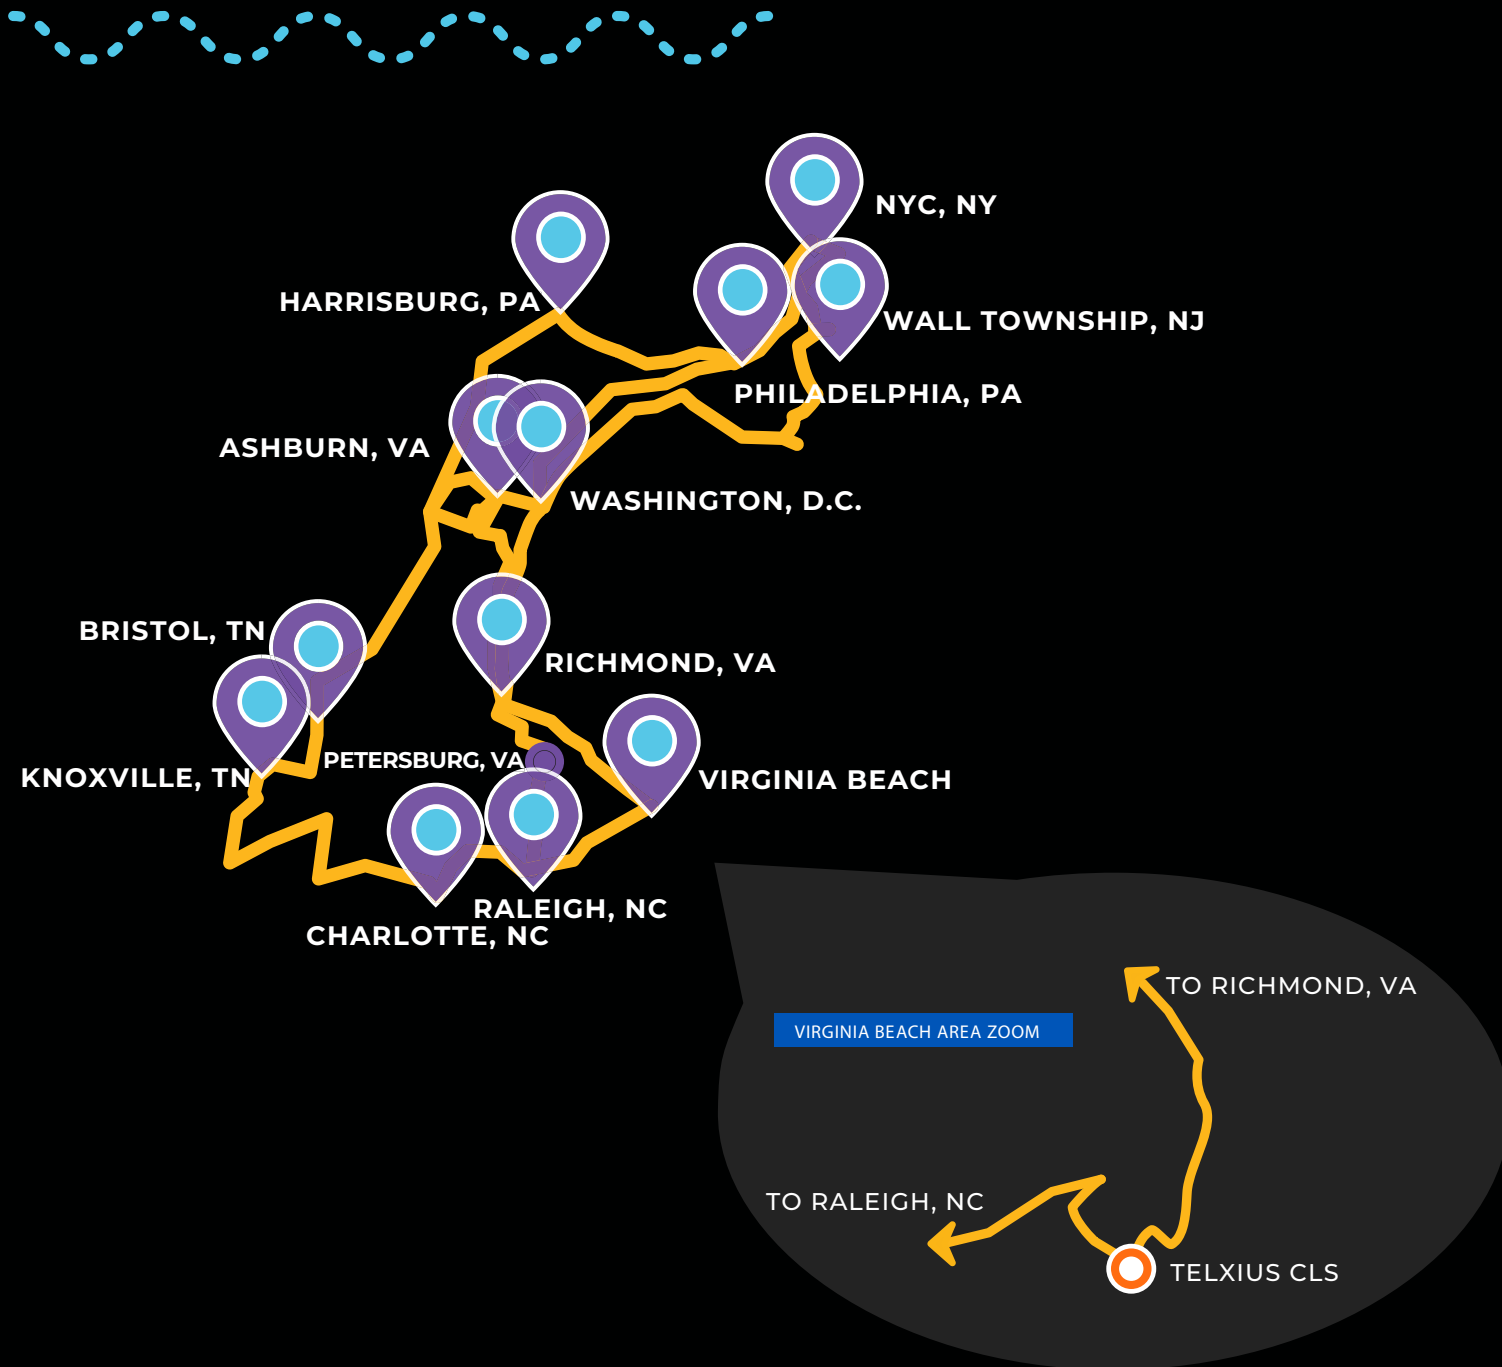

Mid-Atlantic

Key Data Center Locations

NEW JERSEY

165 Halsey St., Newark - Databank, Equinix, Tishman
800 Secaucus Rd., Secaucus - Equinix
2 Emerson Lane, Secaucus - Coresite
1400 Wall Church Rd., Wall Township - Tata
1410 Wall Church Rd., Wall Township - NJFX
1941 St., Route 34, Wall Township - Apollo
365 S. Randolphville Rd., Piscataway - Digital Realty
744 Broad St., Newark - Zayo
800 Cottontail Ln., Somerset - CyrusOne

WASHINGTON, D.C.

1275 K St. NW, Washington, D.C. - CoreSite

VIRGINIA

21715 Filigree Ct., Ashburn - Equinix
43881 Devin Shafron Dr., Ashburn - Digital Realty
44060 Digital Loudoun Plz., Ashburn - Digital Realty
21625 Gresham Dr., Ashburn - Digital Realty
44480 Hastings Dr., Ashburn - Digital Realty
9680 Atlee Commons Dr., Ashland - Pixel
18155 Technology Dr., Culpeper - Equinix
11513 Sunset Hills Rd., Reston - Flex Data Center
12100 Sunrise Valley Dr., Reston - CoreSite
8851 Park Central Dr., Richmond - Flexential
1450 E. Parham Rd., Richmond - EdgeconneX
6000 Technology Blvd., Sandston - QTS
1900 Corporate Landing Pkwy., Virginia Beach - Telxius
44520 Hastings Dr., Ashburn - Digital Realty
4551 Cox Rd., Glen Allen - Windstream
43790 Devin Shafron Dr. (Bldg E), Ashburn - Digital Realty
43940 Digital Loudoun Pkwy., Ashburn - Digital Realty
44100 Digital Loudon Pkwy., Ashburn - Digital Realty
2182 Uunet Dr., Ashburn - Aligned Data Center
44200 Waxpool Rd., Ashburn - Windstream
21376 Potomac View Rd, Sterling - Windstream
2134 W Laburnum Ave, Richmond - Windstream
1780 Business Circle, Reston - Digital Realty
22271 Broderick Dr., Sterling - QTS
44521 Hastings Dr., Ashburn - Digital Realty
21955 Louden County, Ashburn - CloudHQ
21635 Red Rum Cir., Ashburn - DataBank