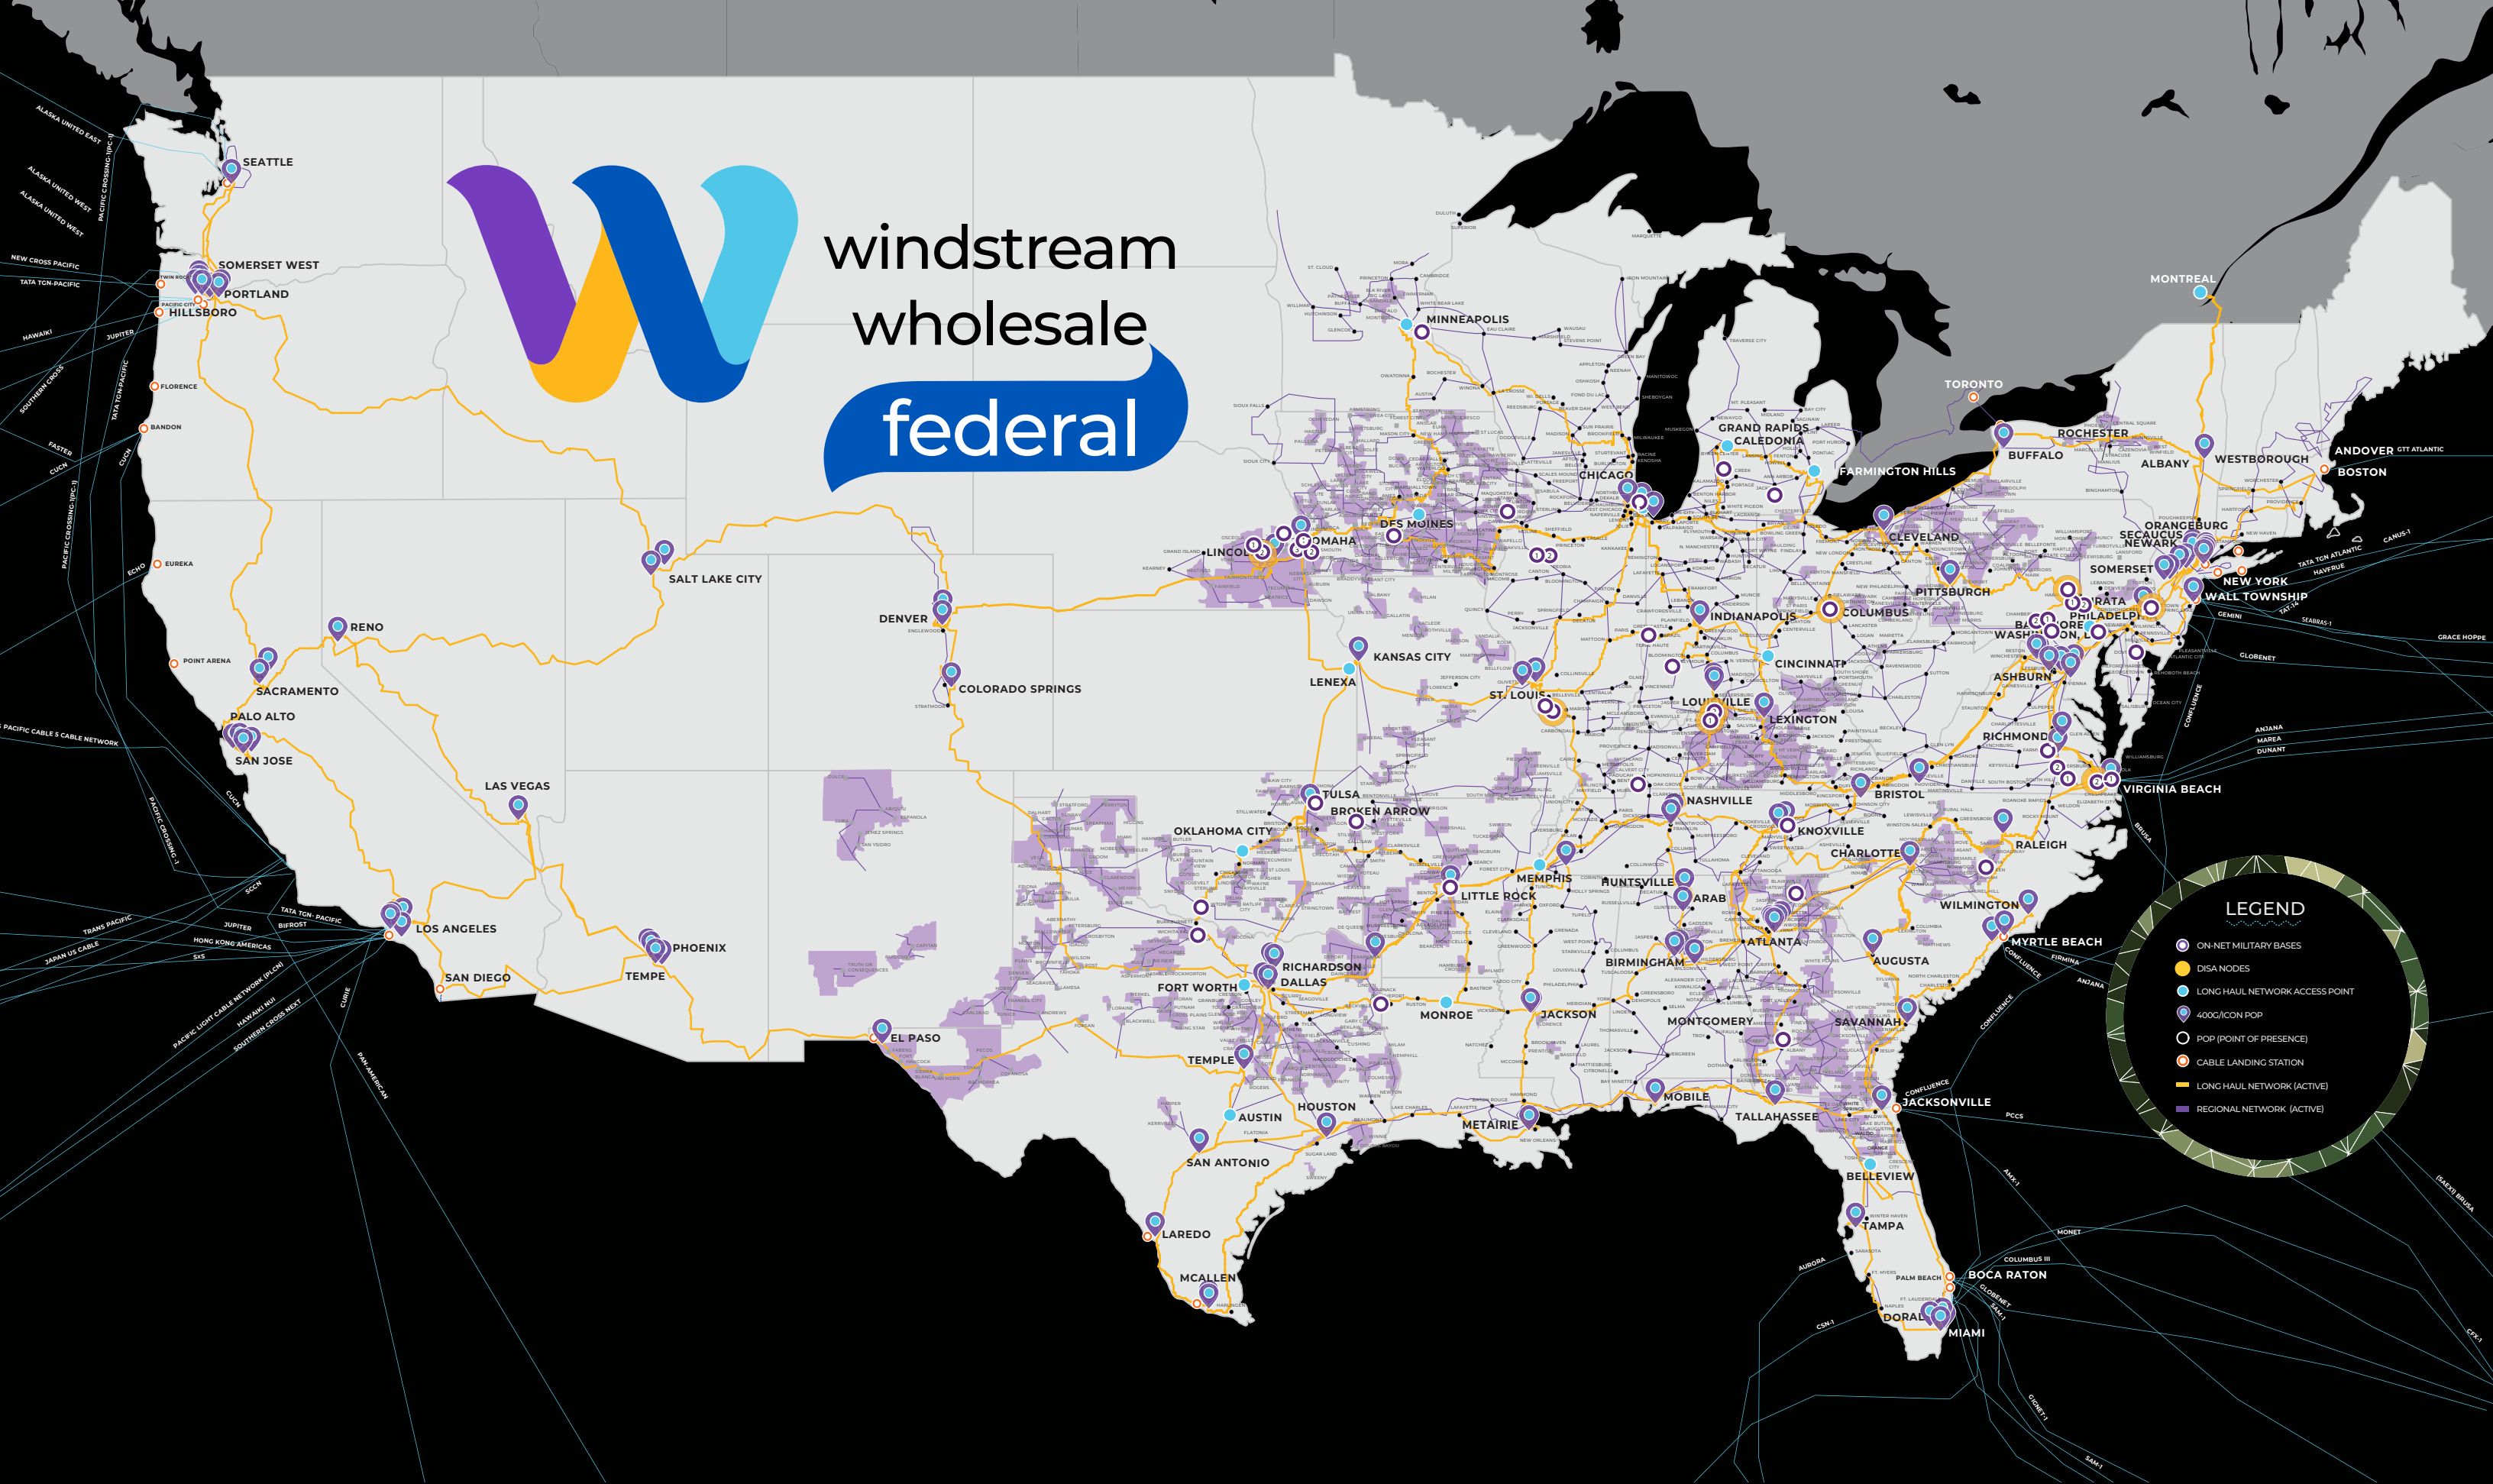

windstream wholesale federal

LEGEND

- ON-NET MILITARY BASES
- DISA NODES
- LONG HAUL NETWORK ACCESS POINT
- 400G/CON POP
- POP (POINT OF PRESENCE)
- CABLE LANDING STATION
- LONG HAUL NETWORK (ACTIVE)
- REGIONAL NETWORK (ACTIVE)