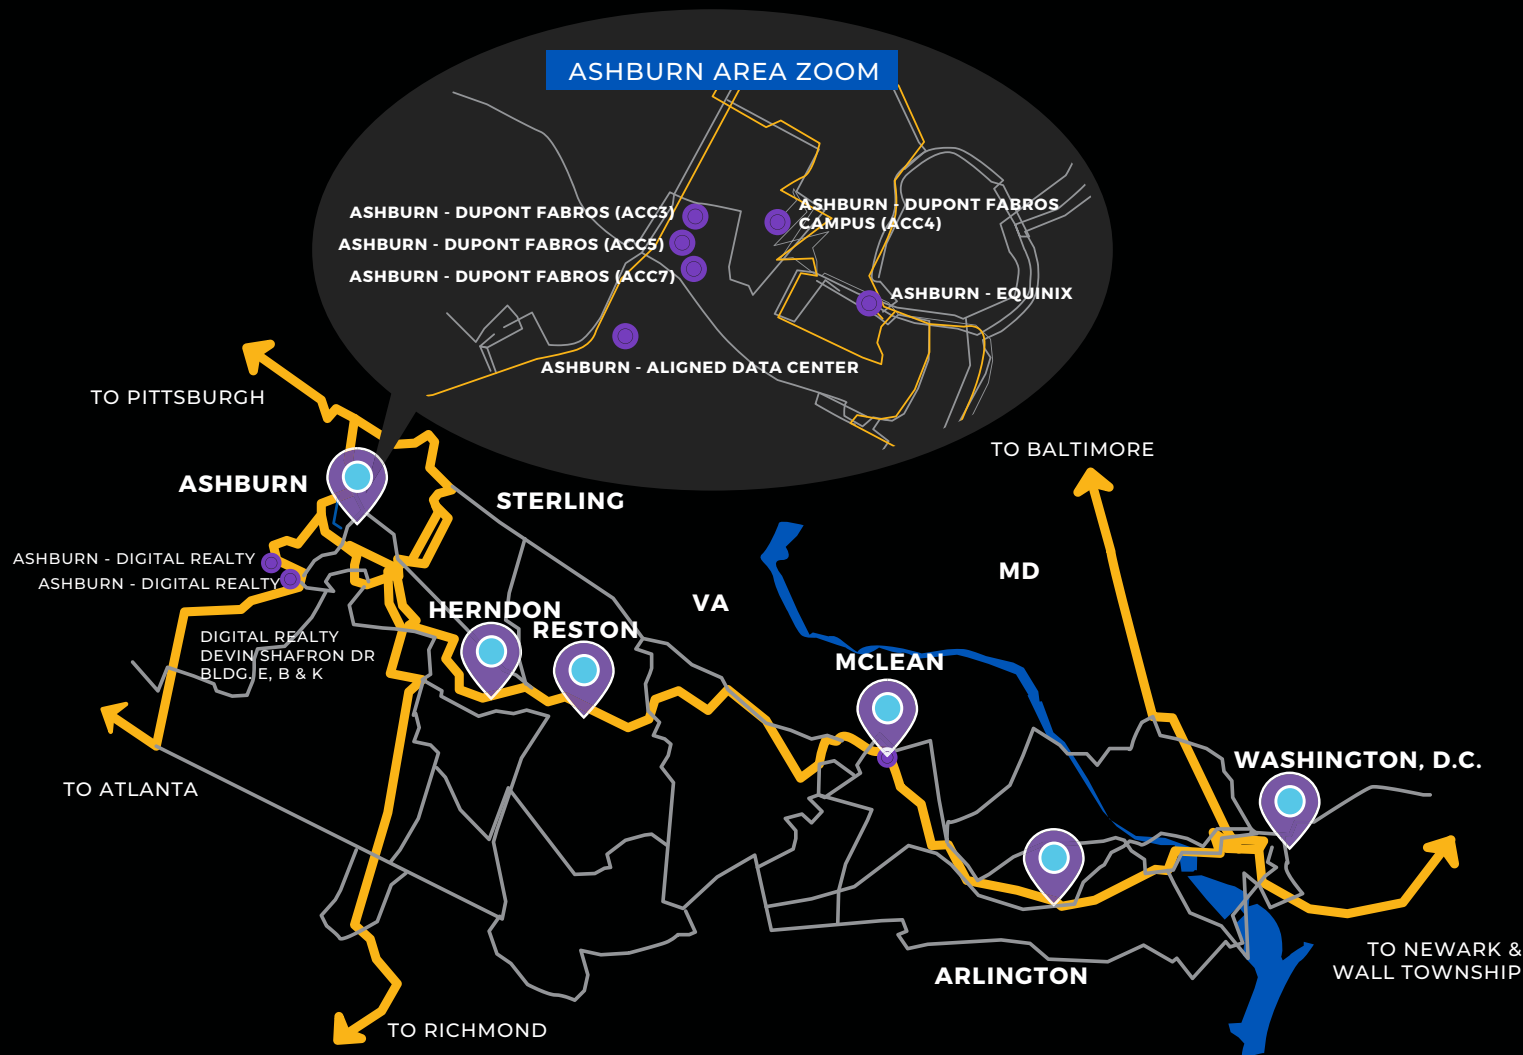

Ashburn-Washington, D.C.

Key Data Center Locations

WASHINGTON, D.C.

1275 K St. NW, Washington, D.C. - CoreSite

MARYLAND

300 W. Lexington St., Baltimore - Lumen

VIRGINIA

21715 Filigree Ct., Ashburn - Equinix
43881 Devin Shafron Dr., Ashburn - Digital Realty
44060 Digital Loudoun Plz., Ashburn - Digital Realty
21625 Gresham Dr., Ashburn - Digital Realty
44480 Hastings Dr., Ashburn - Digital Realty
9680 Atlee Commons Dr., Ashland - Pixel
18155 Technology Dr., Culpeper - Equinix
11513 Sunset Hills Rd., Reston - Flex Data Center
12100 Sunrise Valley Dr., Reston - CoreSite
8851 Park Central Dr., Richmond - Flexential
1450 E. Parham Rd., Richmond - EdgeconneX
6000 Technology Blvd., Sandston - QTS
1900 Corporate Landing Pkwy., Virginia Beach - Telxius
44520 Hastings Dr., Ashburn - Digital Realty
4551 Cox Rd., Glen Allen - Windstream
43790 Devin Shafron Dr. (Bldg E), Ashburn - Digital Realty
43940 Digital Loudoun Pkwy., Ashburn - Digital Realty
44100 Digital Loudoun Pkwy., Ashburn - Digital Realty
2182 Uunet Dr., Ashburn - Aligned Data Center
44200 Waxpool Rd., Ashburn - Windstream
21376 Potomac View Rd, Sterling - Windstream
2134 W Laburnum Ave, Richmond - Windstream
1780 Business Circle, Reston - Digital Realty
22271 Broderick Dr., Sterling - QTS
44521 Hastings Dr., Ashburn - Digital Realty
21955 Louden County, Ashburn - CloudHQ
21635 Red Rum Cir., Ashburn - DataBank