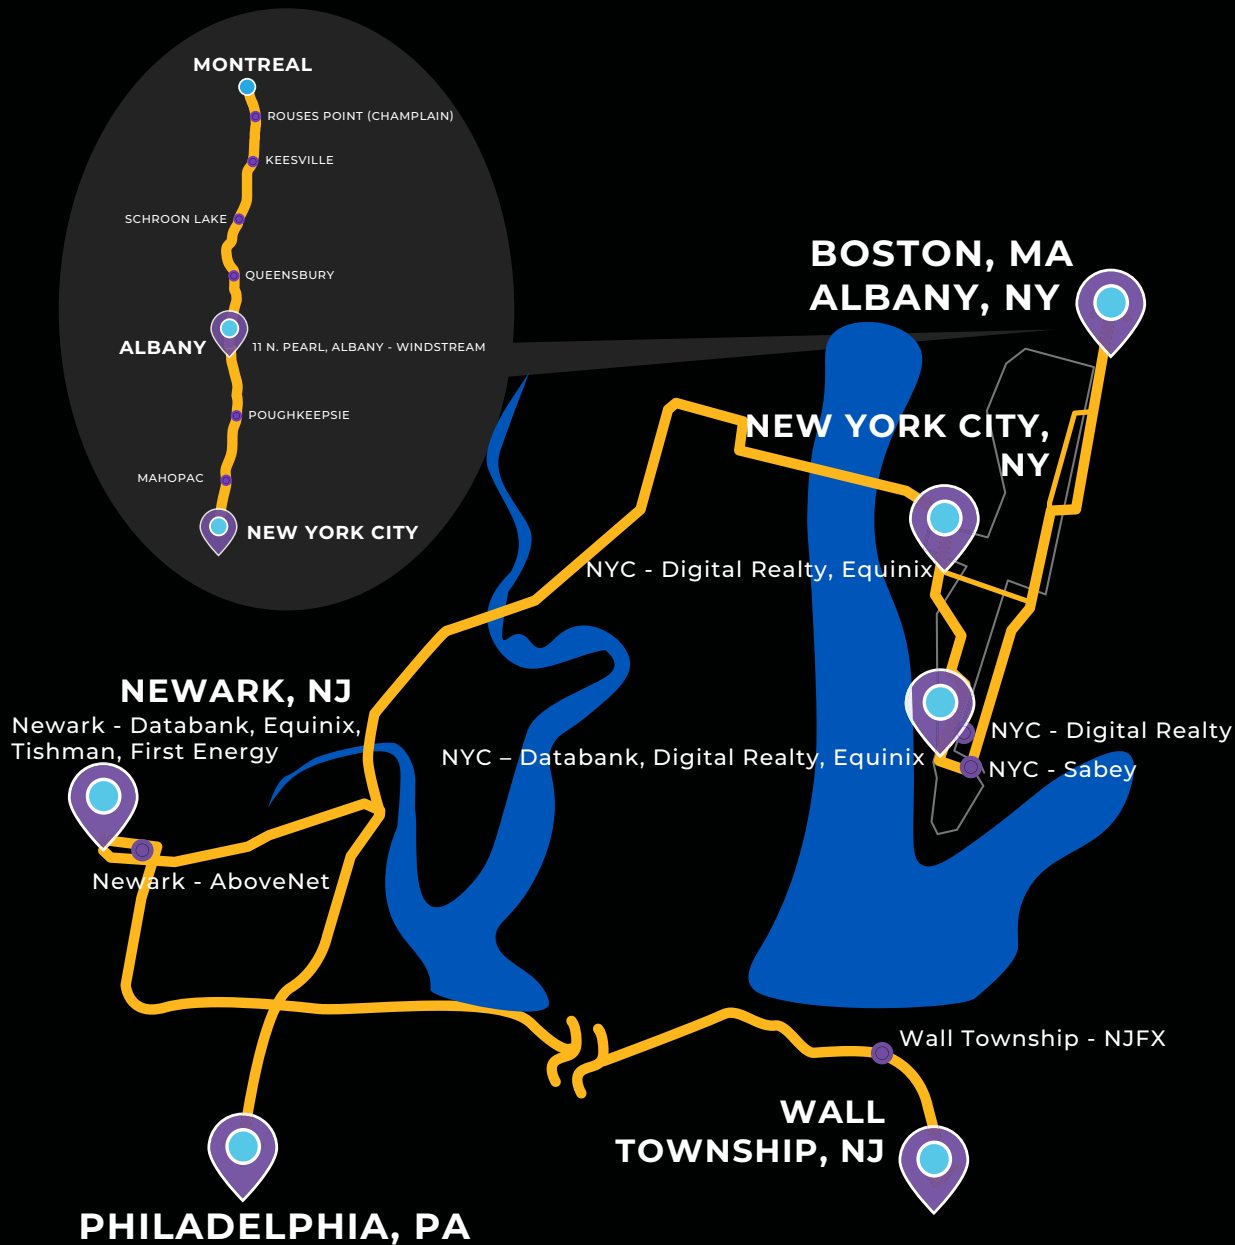

NEW YORK

60 Hudson, Manhattan - Databank, Digital Realty, Equinix
111 8th Ave., Manhattan - Digital Realty, Equinix
32 Avenue of the Americas, New York - Digital Realty
375 Pearl St., New York - Sabey
11 N. Pearl St., Albany - Windstream
601 W 26TH St., Manhattan

Mid-Atlantic

Key Data Center Locations

NEW JERSEY

165 Halsey St., Newark - Databank, Equinix, Tishman
 800 Secaucus Rd., Secaucus - Equinix
 2 Emerson Lane, Secaucus - Coresite
 1400 Wall Church Rd., Wall Township - Tata
 1410 Wall Church Rd., Wall Township - NJFX
 1941 St., Route 34, Wall Township - Apollo
 365 S. Randolphville Rd., Piscataway - Digital Realty
 744 Broad St., Newark - Zayo
 800 Cottontail Ln., Somerset - CyrusOne

New York City-Newark-Wall Township, NJ

Key Data Center Locations

NEW YORK

60 Hudson, Manhattan - Databank, Digital Realty, Equinix
 111 8th Ave., Manhattan - Digital Realty, Equinix
 32 Avenue of the Americas, New York - Digital Realty
 11 N. Pearl St., Albany - Windstream
 375 Pearl St., New York - Sabey
 601 W 26TH St., Manhattan