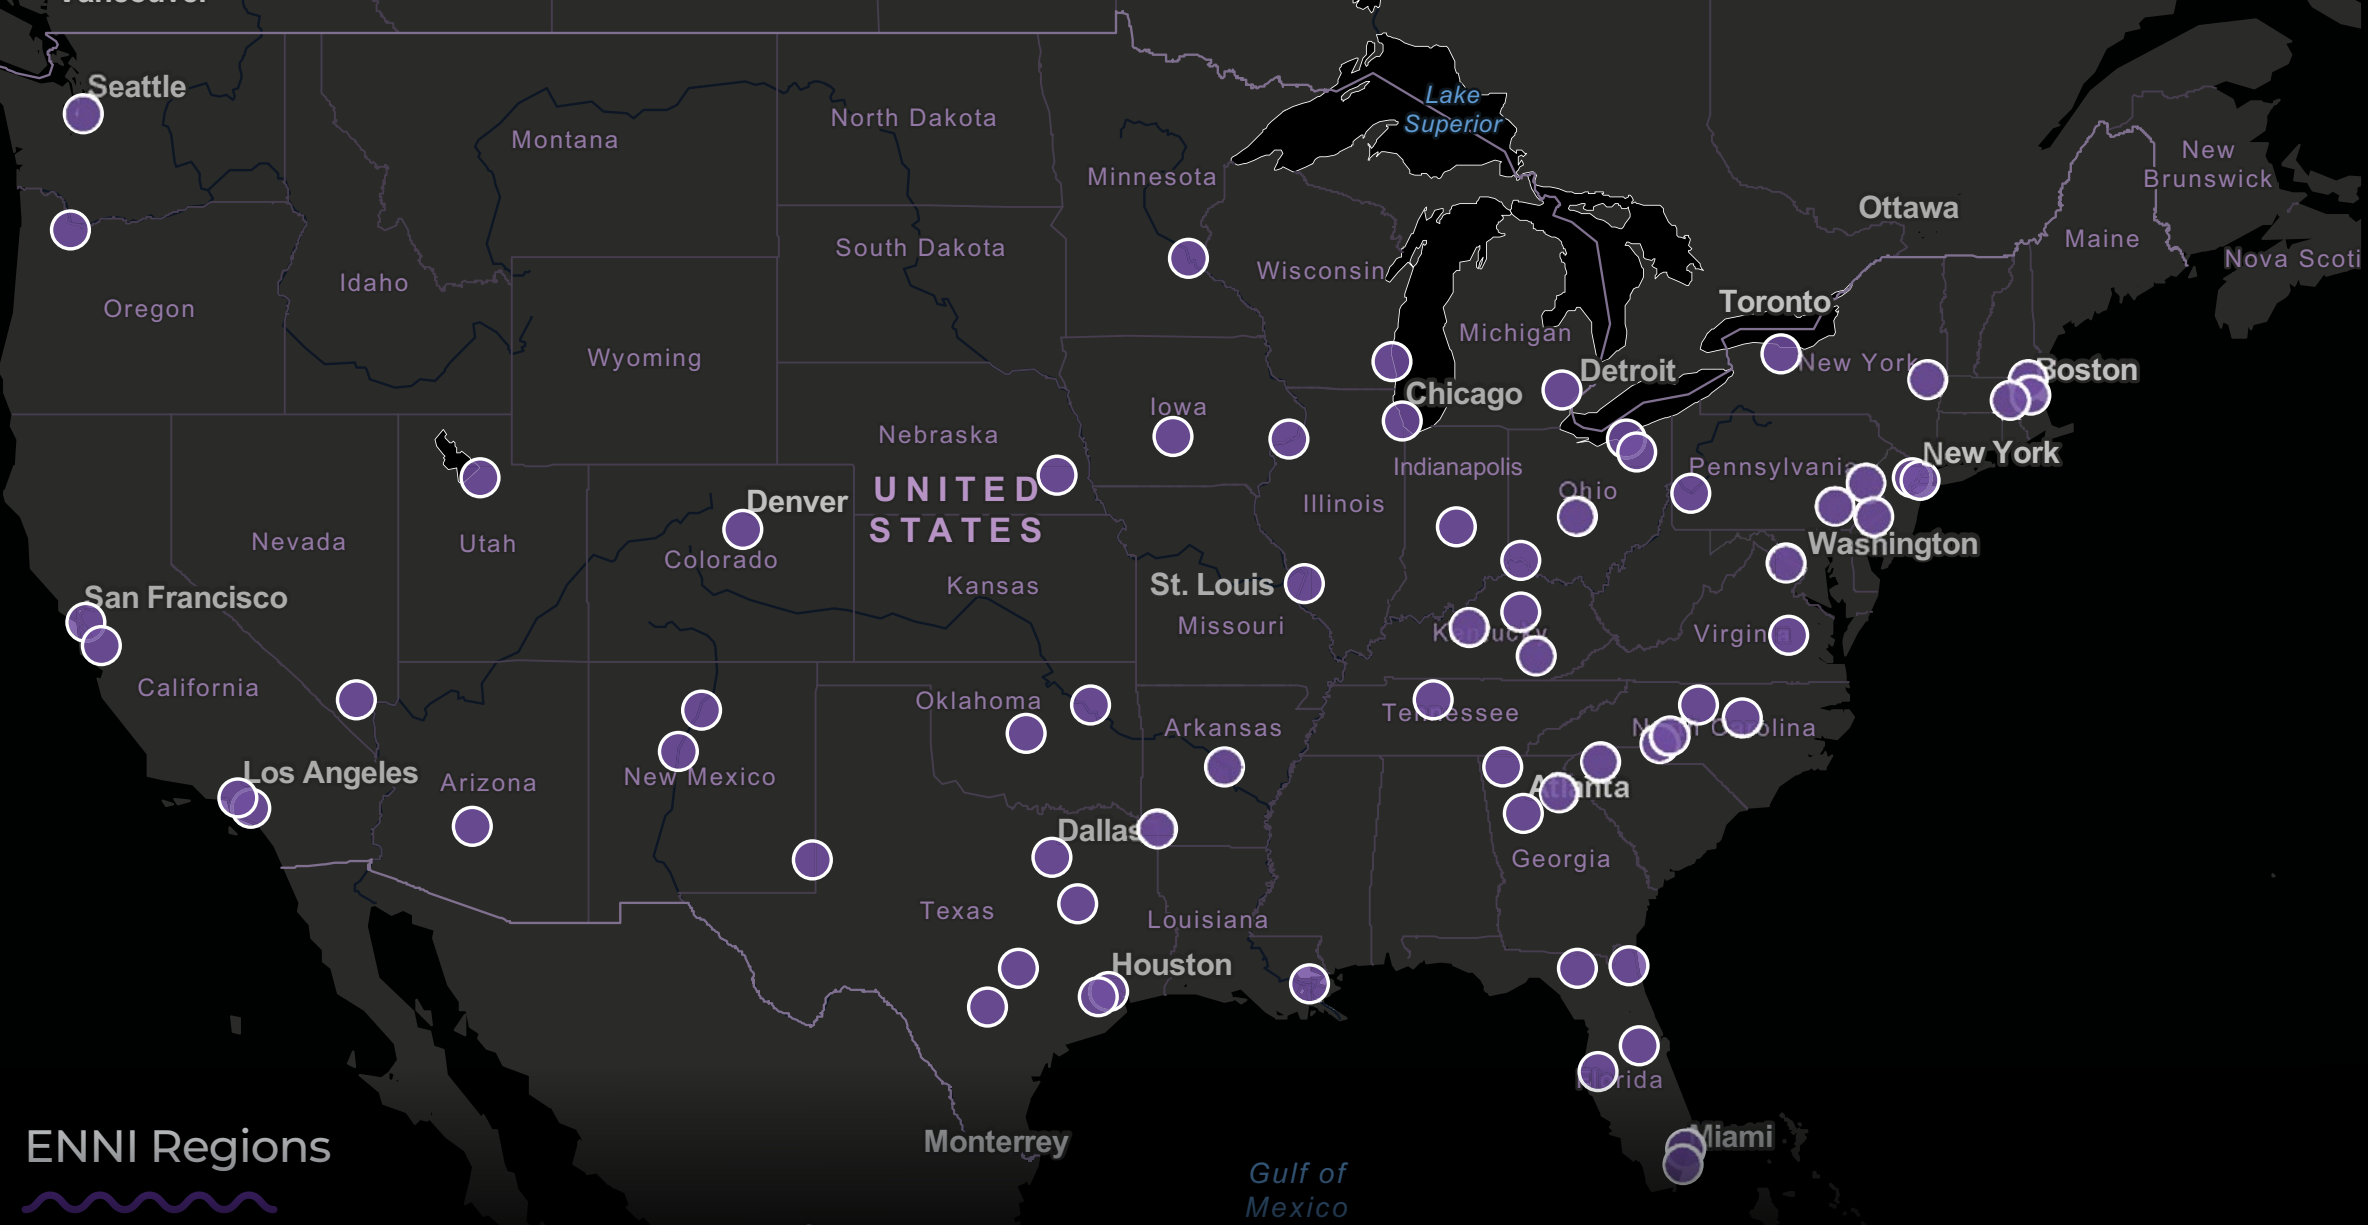

ENNI Regions

MIDWEST

- 15617 West Locust Street, Davenport, IA | CLLI:17DVNPIAEQH00
- 3540 SE 61st Street, Des Moines, IA | CLLI:17DESMIAXMH00
- 350 East Cermak Rd Suite 100.M09, Chicago, IL | CLLI:17CHCGILDTHRC
- 427 South LaSalle Street, Chicago, IL | CLLI:17CHCGILWUH53
- 7988 Center Point Drive, Indianapolis, IN | CLLI:17FHSRINFCH02
- 111 South Main Street, Elizabethtown, KY | CLLI:17EXTWKYXA
- 151 North Martin Luther King Blvd, Lexington, KY | CLLI:17LXTNKYXAHRC
- 719 Main Street, London, KY | CLLI:17LONDKYXA
- 23629 Industrial Park Drive, Farmington Hills, MI | CLLI:17FMHLMIDWHR
- 401 2nd Avenue Street, Minneapolis, MN | CLLI:17MPLSMNZZ
- 511 11th Avenue South, Minneapolis, MN | CLLI:17MPLSMNCDHRC
- 1440 M Street 2nd Floor, Lincoln, NE | CLLI:17LNCLNEXLHRC
- 731 N Jackson (3rd Fl) St, Milwaukee, WI | CLLI:17MILXW114

NORTHEAST

- 111 S Main Street, Elizabethtown, KY | CLLI:17EZTWKYXA
- 151 N. Martin Luther King Blvd., Lexington, KY | CLLI:17LXTNKYXAHRC
- 15 Shattuck Rd, Andover, MA | CLLI:17ANDVMAAC
- 230 Congress St. 2nd Floor, Boston, MA | CLLI:17BSTNMACO
- 2200 W Park Drive, Westborough, MA | CLLI:17WSBOMAGO
- 744 Broad Street, Newark, NJ | CLLI:17NWRKNJ10PA
- 99 Washington Ave., Suite 202, Albany, NY | CLLI:17ALBYNYWB
- 60 Hudson Street, New York City, NY | CLLI:17NYCMNYZRHRC
- 75 Broad St. Suite 1600, New York City, NY | CLLI:17NYCMNYBX
- 3500 Winton Pl, Rochester, NY | CLLI:17ROCHNY01
- 344 Gest ST, Cincinnati, OH | CLLI:17CNCNOHRE
- 200W Prospect Avenue, Cleveland, OH | CLLI:17CLEYOHJAW01
- 165 Rockwell Avenue, Cleveland, OH | CLLI:17CLEYOHDHHA

NORTHEAST (Con't)

- 226 N 5th ST, Suite 110, Columbus, OH | CLLI:17CLMDOH44
- 245 North Main, Hudson, OH | CLLI:17HDSNOHXAHRC
- 3864 Courtney St, Bethlehem, PA | CLLI:17BHLHPAEA
- 130 East Main Street, Ephrata, PA | CLLI:17EPHRPAXEHRC
- 401 N. Broad Street Suite 305, Philadelphia, PA | CLLI:17PHLAPAGFW32
- 1500 Alleghany Center, Pittsburgh, PA | CLLI:17PITBPAMA
- 44200 Waxpool Rd Ashburn, Ashburn, VA | CLLI:17ASBNVACY
- 7401 Beau Font Springs Drive, Richmond, VA | CLLI:17RCMEVABAW02

SOUTHEAST