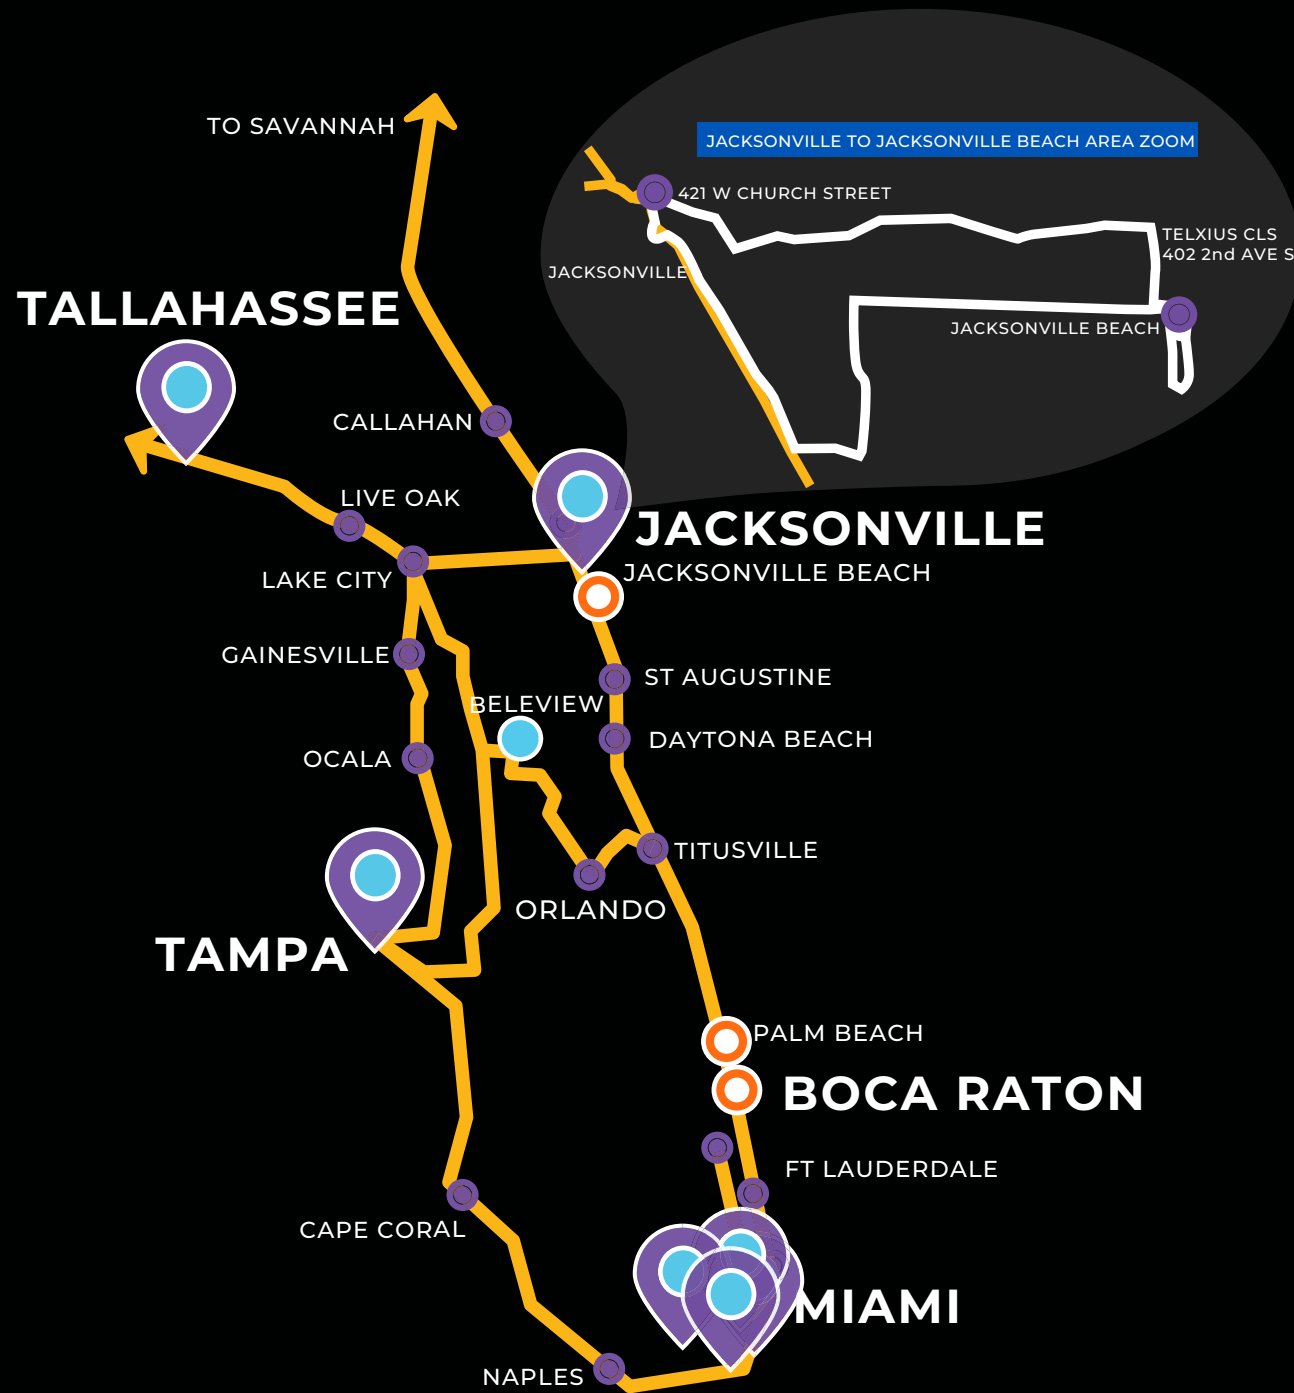

Florida-CLS

Key Data Center Locations

FLORIDA

- 6503 Rodgers Circle, Boca Raton - Telxius
- 402 2nd Ave S, Jacksonville Beach - Telefonica CLS
- 421 W. Church St., Jacksonville - Cologix
- 50 NE. 9th St., Miami - Equinix
- 100 N. Biscayne Blvd., Miami - Windstream
- 5140 Congress Ave, Boca Raton - Telxius
- 36 NE 2nd St., Miami - Digital Realty
- 2100 NW 84th Ave., Doral - Coresite