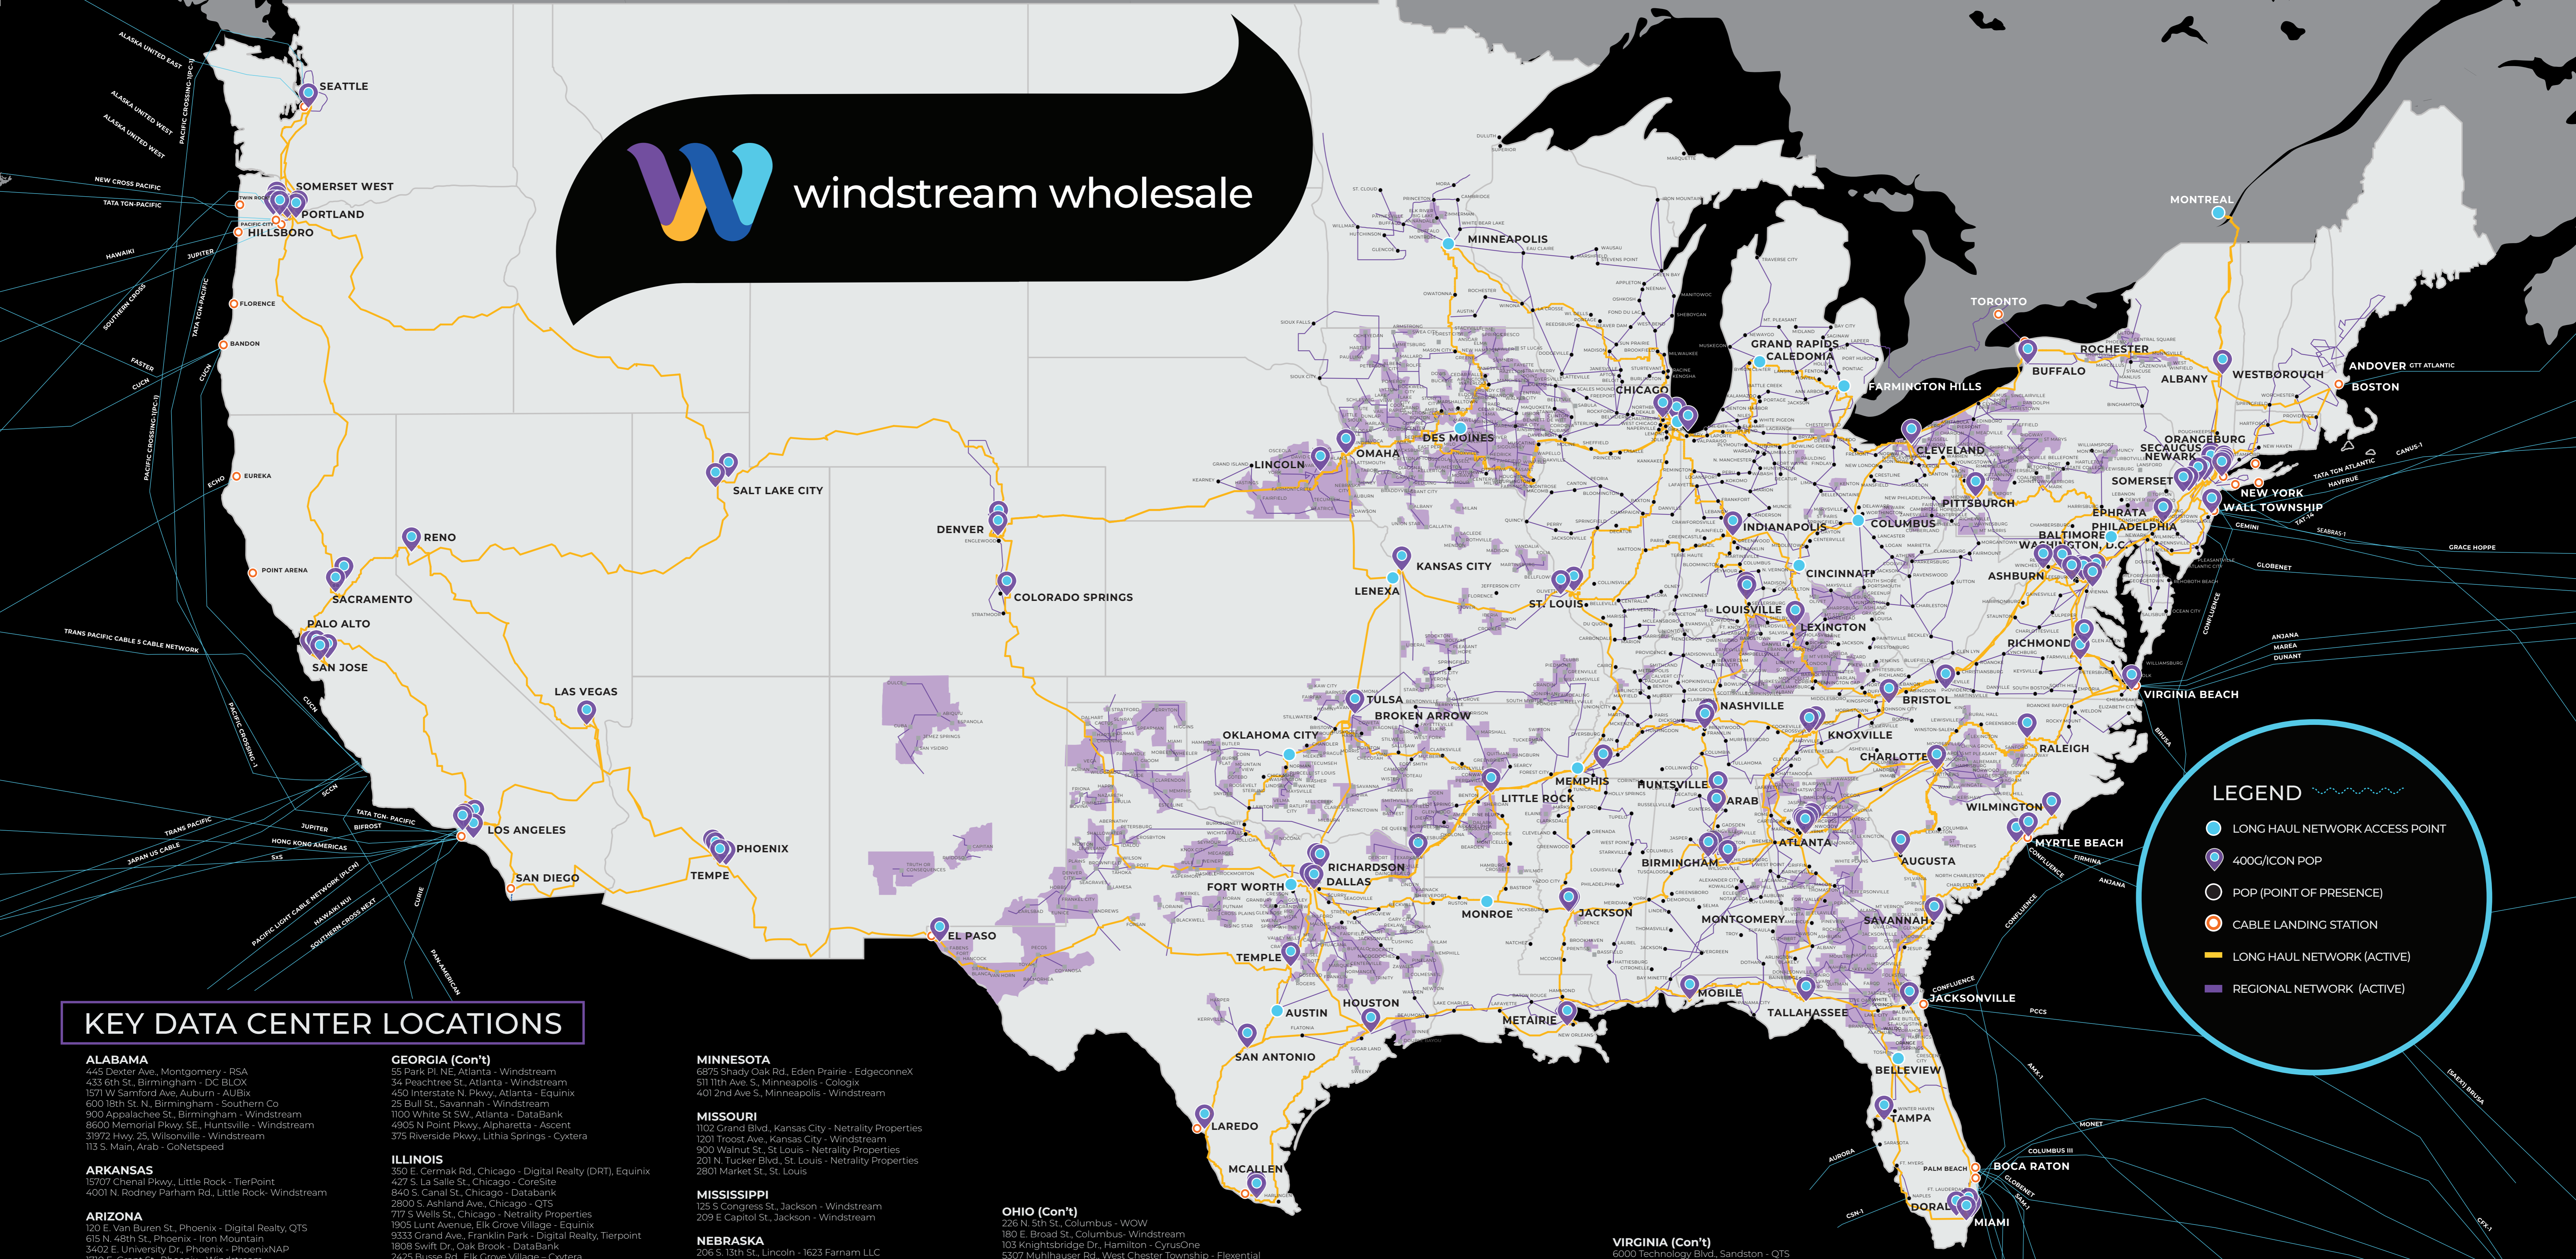

windstream wholesale

KEY DATA CENTER LOCATIONS

ALABAMA
445 Dexter Ave., Montgomery - RSA
433 6th St., Birmingham - DC BLOX
1571 W. Samford Ave., Auburn - AU/Bix
600 18th St. N., Birmingham - Southern Co
900 Appalachee St., Birmingham - Windstream
8600 Memorial Pkwy. SE., Huntsville - Windstream
31972 Hwy. 25, Wilsonville - Windstream
113 S. Main, Arab - GoNetspeed

COLORADO
910 15th St., Denver - CoreSite
1780 Jet Stream Dr., Colorado Springs - Windstream
8535 Highfield Pkwy., Englewood - EdgeconneX
2975 Walnut St., Denver - Windstream

DELAWARE
645 Paper Mill Rd., Newark - QTS